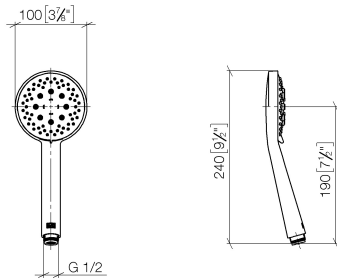

# Concealed single-lever mixer with integrated shower connection with shower set - Chrome

IMO

ST 050 206 0979

- metal shower hose 1750mm with integrated anti-twist protection
  - slide bar
  - Pipe diameter 18 mm
  - Hand shower: Three or five settings: COMPACT RAIN, COMPACT SOFT FLOW, COMPACT AQUAPRESSURE FLOW, max. flow rate 15 l/min (at 3 bar)
  - spray head Ø 100mm
- Intrinsic protection against back flow.**

### Spare parts list

No.	Item Number	Name	Quantity used	Delivery time
1	05 17 20 726 02 90	fixing set	1	2
2	09 31 11 049 90	pin	2	2
3	04 31 11 113 00 90	pin	2	2
4	08 17 97 054-00	holder	1	10
5	90 28 22 782 00-00	pipe	1	10
6	28 322 970-00	Metal shower hose 1/2" x 3/8" x 1750 mm - Chrome	1	2
7	12 580 970-00	Slide unit - Chrome	1	10
8	90 19 97 002 00-00	connection	1	10
9	90 14 20 026 00 90	seal	1	2

ST 050 206 0979

Concealed single-lever mixer with integrated shower connection with shower set - Chrome

---

IMO

ST 050 206 0979

**Concealed single-lever mixer with integrated shower connection with shower set - Chrome**

IMO

ST 050 206 0070  
mm [inches]

**Flow rate chart**

**Certificates**

LGA\_29984.

DVGW\_DW-  
6517DN0129.

WRAS\_2210003.

ST 050 206 0979