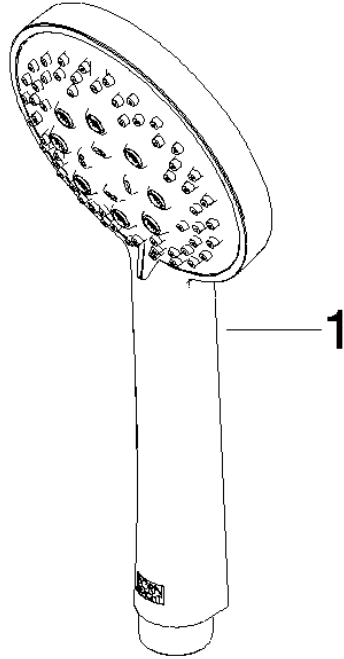

# Concealed single-lever mixer with integrated shower connection with shower set - Chrome

IMO

ST 050 206 0979

- metal shower hose 1750mm with integrated anti-twist protection
  - slide bar
  - Pipe diameter 18 mm
  - Hand shower: Three or five settings: COMPACT RAIN, COMPACT SOFT FLOW, COMPACT AQUAPRESSURE FLOW, max. flow rate 15 l/min (at 3 bar)
  - spray head Ø 100mm
- Intrinsic protection against back flow.**

---

IMO

ST 050 206 0979

**Concealed single-lever mixer with integrated shower connection with shower set - Chrome**

IMO

ST 050 206 0979

- metal shower hose 1750mm with integrated anti-twist protection
- slide bar
- Pipe diameter 18 mm

### Spare parts list

No.	Item Number	Name	Quantity used	Delivery time
1	05 17 20 726 02 90	fixing set	1	2
2	09 31 11 049 90	pin	2	2
3	04 31 11 113 00 90	pin	2	2
4	08 17 97 054-00	holder	1	10
5	90 28 22 782 00-00	pipe	1	10
6	28 322 970-00	Metal shower hose 1/2" x 3/8" x 1750 mm - Chrome	1	2
7	12 580 970-00	Slide unit - Chrome	1	10
8	90 19 97 002 00-00	connection	1	10
9	90 14 20 026 00 90	seal	1	2

IMO

ST 050 206 0070  
mm [inches]

**Flow rate chart**

**Certificates**

LGA\_29984.

DVGW\_DW-  
6517DN0129.

WRAS\_2210003.

ST 050 206 0979