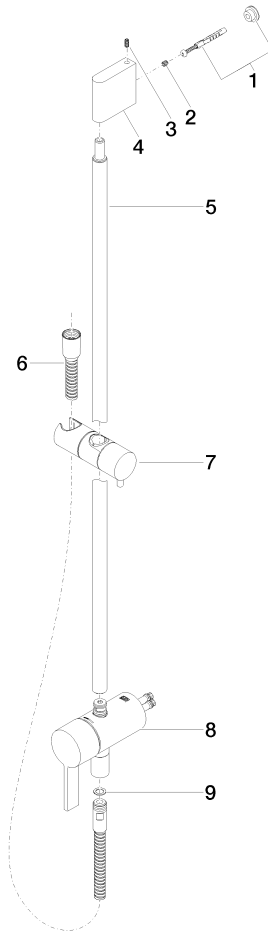

# Concealed single-lever mixer with integrated shower connection with shower set - Chrome

IMO

ST 050 206 0979

- metal shower hose 1750mm with integrated anti-twist protection
  - slide bar
  - Pipe diameter 18 mm
  - Hand shower: Three or five settings: COMPACT RAIN, COMPACT SOFT FLOW, COMPACT AQUAPRESSURE FLOW, max. flow rate 15 l/min (at 3 bar)
  - spray head Ø 100mm
- Intrinsic protection against back flow.**

---

IMO

ST 050 206 0979

**Concealed single-lever mixer with integrated shower connection with shower set - Chrome**

IMO

ST 050 206 0979

- metal shower hose 1750mm with integrated anti-twist protection
- slide bar
- Pipe diameter 18 mm

**Required miscellaneous**

	<b>Hand shower FlowReduce - Chrome</b>	28 018 979-00 0010
--	----------------------------------------	--------------------

Certificates

Belgaqua\_21-025- WRAS\_2011027. LGA\_29928.  
27\_1.

### Spare parts list

No.	Item Number	Name	Quantity used	Delivery time
1	05 17 20 726 02 90	fixing set	1	2
2	09 31 11 049 90	pin	2	2
3	04 31 11 113 00 90	pin	2	2
4	08 17 97 054-00	holder	1	10
5	90 28 22 782 00-00	pipe	1	10
6	28 322 970-00	Metal shower hose 1/2" x 3/8" x 1750 mm - Chrome	1	2
7	12 580 970-00	Slide unit - Chrome	1	10
8	90 19 97 002 00-00	connection	1	10
9	90 14 20 026 00 90	seal	1	2